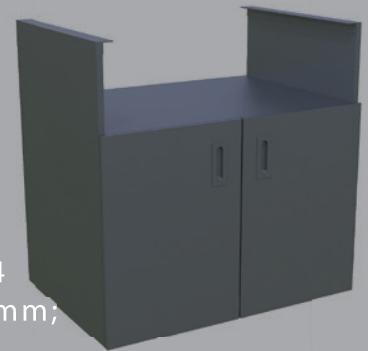

Basic element with sink

1800 x 634 mm, height: 935 mm, **anthracite**

- Sink on left or right side;
- Sliding door with soft close and hidden handle;
- Stainless steel shelves;
- Sink and kitchen faucet made of stainless steel, so suitable for outdoors, kitchen faucet also has a folding function;
- Upper counter made of artificial stone (porcelain), Thickness: 15 mm, decor Italian marble and resistant to external influences, easy to care for;
- Adjustable feet made of stainless steel.

Faucet
100% stainless steel

artificial stone
(porcelain)
decor Italian marble

SINK
100% stainless steel

Element with doors

900 x 634 mm, height 935 mm, **anthracite**

- Element with classic doors and hidden handle;
- Stainless steel shelf;
- Upper counter made of artificial stone (porcelain), Thickness: 15 mm, decor Italian marble and resistant to external influences, easy to care for;
- Adjustable feet made of stainless steel.

Grill element

900 x 634 mm, height 920 mm, **anthracite**

- Element with classic doors and hidden handle;
- On the upper middle panel on the back there are ventilation holes and two openings for the gas cylinder hose, which is housed at the bottom of the element;
- Possible built-in dimensions for the grill 864, 824 or 804 mm - width adjustable with angles, built-in height 230 mm;
- Adjustable feet made of stainless steel.