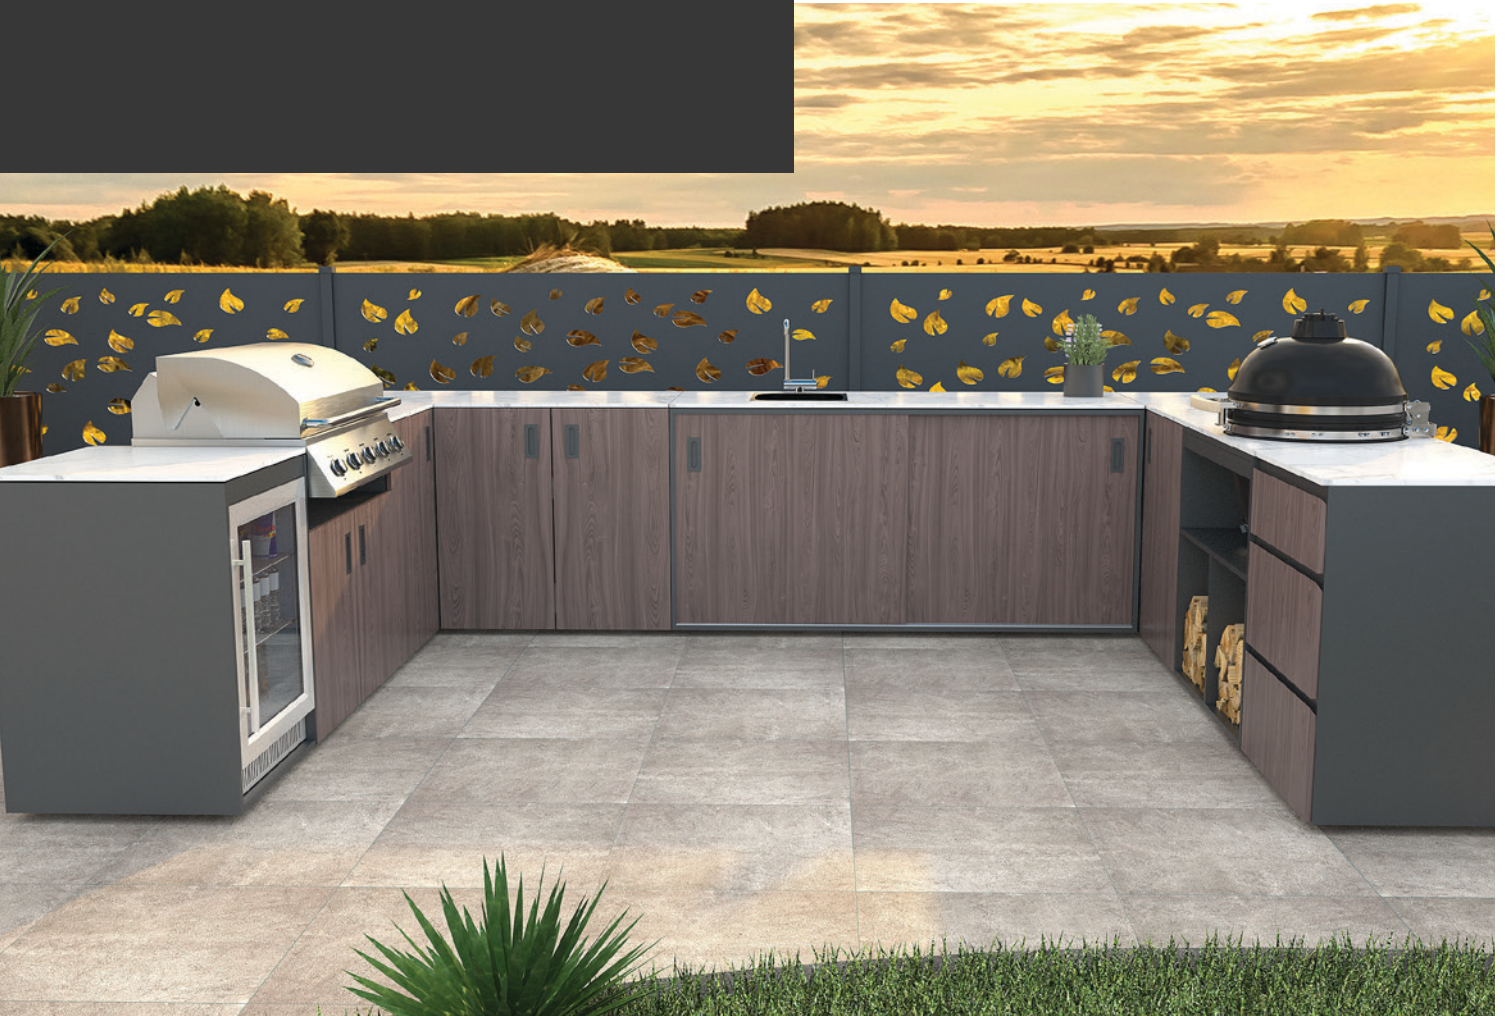

MODULAR OUTDOOR KITCHEN

for lifetime

VIDEO 1

VIDEO 2

VIDEO 3

*weather **RESISTANT**
material*

Only 304 stainless steel was used except for the countertop, which is made of artificial stone.

We have 3 basic elements that we can use independently or connect them according to our wishes. If we want an angular layout a corner element is added. Each item is packaged in its own cardboard packaging, which means smaller logistics costs.

YOUR FAVORITE SPACE.

Basic element with sink

1800 x 634 mm, height: 935 mm, **wood decor**

- Sink on left or right side;
- Sliding door with soft close and hidden handle;
- Stainless steel shelves;
- Sink and kitchen faucet made of stainless steel, so suitable for outdoors, kitchen faucet also has a folding function;
- Upper counter made of artificial stone (porcelain), Thickness: 15 mm, decor Italian marble and resistant to external influences, easy to care for;
- Adjustable feet made of stainless steel.