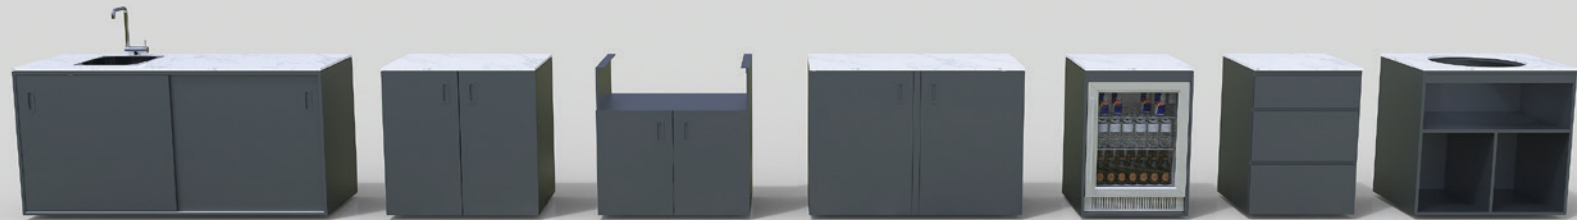

KITCHEN COMPONENTS

Modular outdoor kitchen for lifetime.

anthracite RAL 7016