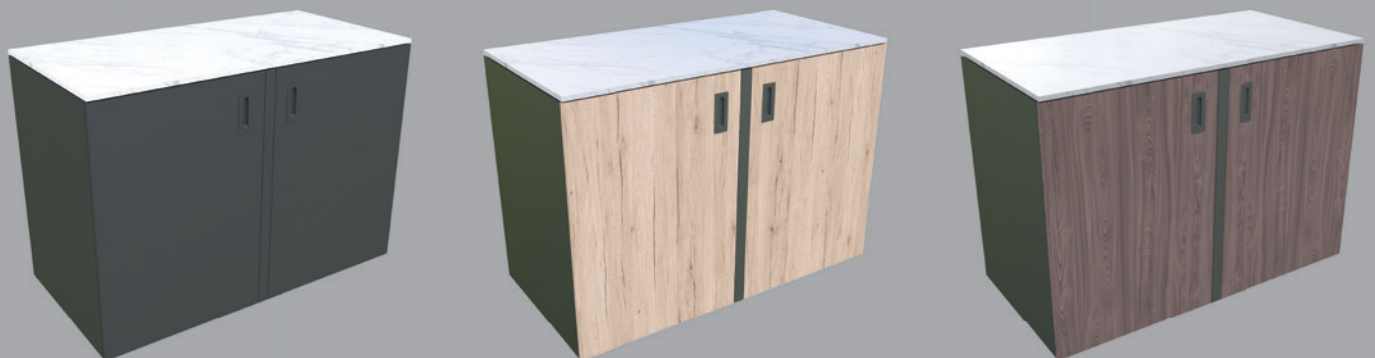

YOUR FAVORITE SPACE.

Basic element with sink

1800 x 634 mm, height: 935 mm, **wood decor**

- Sink on left or right side;
- Sliding door with soft close and hidden handle;
- Stainless steel shelves;
- Sink and kitchen faucet made of stainless steel, so suitable for outdoors, kitchen faucet also has a folding function;
- Upper counter made of artificial stone (porcelain), Thickness: 15 mm, decor Italian marble and resistant to external influences, easy to care for;
- Adjustable feet made of stainless steel.

Faucet
100% stainless steel

*artificial stone
(porcelain)*
decor Italian marble

SINK
100% stainless steel

Element with doors

900 x 634 mm, height 935 mm, **wood decor**

- Element with classic doors and hidden handle;
- Stainless steel shelf;
- Upper counter made of artificial stone (porcelain), Thickness: 15 mm, decor Italian marble and resistant to external influences, easy to care for;
- Adjustable feet made of stainless steel.

Grill element

900 x 634 mm, height 920 mm, **wood decor**

- Element with classic doors and hidden handle;
- On the upper middle panel on the back there are ventilation holes and two openings for the gas cylinder hose, which is housed at the bottom of the element;
- Possible built-in dimensions for the grill 864, 824 or 804 mm - width adjustable with angles, built-in height 230 mm;
- Adjustable feet made of stainless steel.

Corner or freestanding element

1268 x 634 mm, height 935 mm, **anthracite and wood decor**

- Element with classic doors and hidden handle;
- Stainless steel shelf;
- Upper counter made of artificial stone, Thickness: 15 mm, decor Italian marble (porcelain) and resistant to external influences, easy to care for;
- Adjustable feet made of stainless steel.